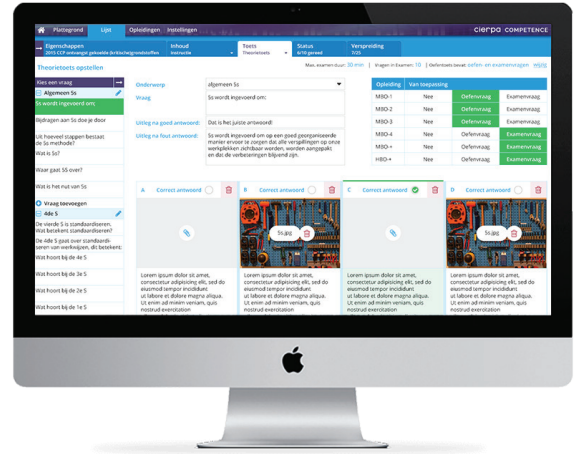

Cierpa Competence

Effectief door kennisdeling

	Lite	Professional	Enterprise
	Standardize your procedures	Build your own academy	For multi-site deployments
Content			
Create basic modules with tests	✓	✓	✓
Include movies in modules	-	✓	✓
Distribute content to multiple sites	-	-	✓
Clickboards			
Create visual clickboards for easy navigation	-	✓	✓
Competence management			
Create curricula and enroll students	-	✓	✓
Track competences per workplace (skillmatrix)	-	-	✓
Suite integration			
Provide standards to OEE	✓	✓	✓
	License fee, per year		
Per site, 1 user	€ 1.700	€ 3.400	€ 6.800
Per extra user	€ 12	€ 12	€ 12

The Cierpa Competence can be extended with standard manuals and lessons, available through our content partners